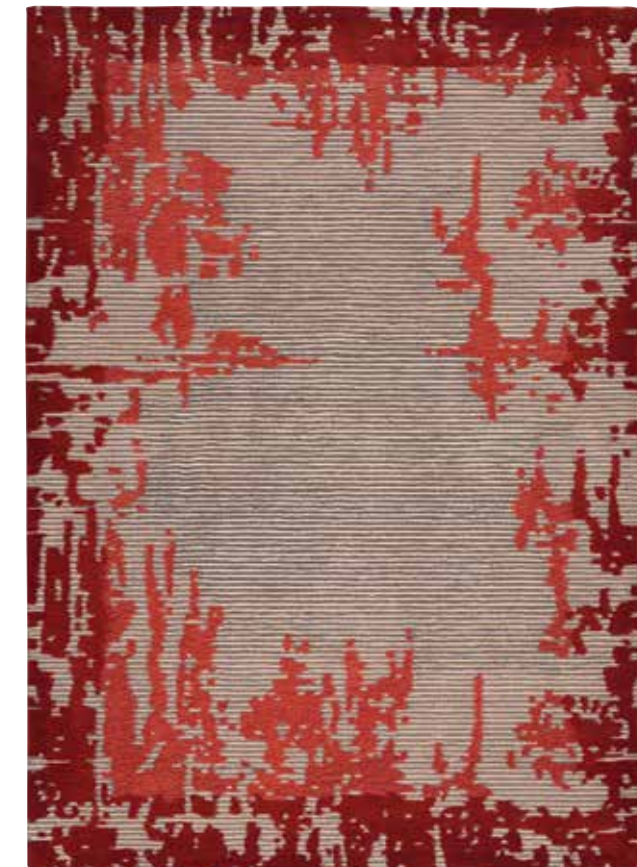

SYMMETRY

NOURISON.COM/SYMMETRY

With its eye-catching abstracts and complex weave, Nourison's Symmetry Collection of contemporary textured rugs makes an immediate impact on any décor. Each style features a distinctive color palette ranging from sophisticated neutrals to bold contrasts, with cut-and-loop pile intricately hand tufted from easy-care fibers for a modern artistic sensibility that will definitely take center stage in any room in your home.

SMM02 BEIGE/RED

SMM03 IVORY/TAUPE

SMM02 GREY/BEIGE

SMM02 NAVY/BLUE

SMM02 BEIGE/RED

SYMMETRY

SMM08 BLUE/BEIGE

SMM08 BLUE/BEIGE